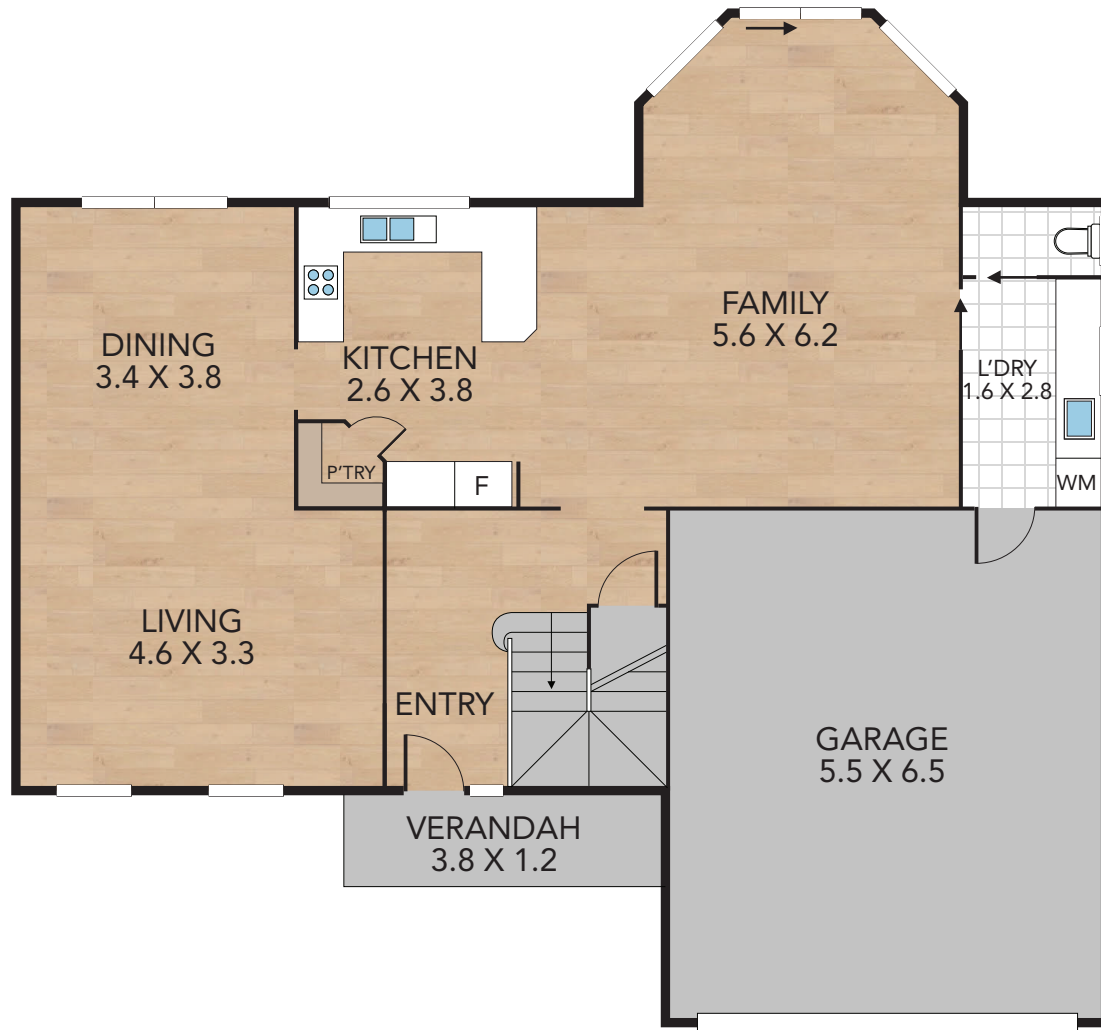

# 9A Kopa Street, Whitebridge

NORTH

4 x 2 x 2 x

GROUND FLOOR

FIRST FLOOR