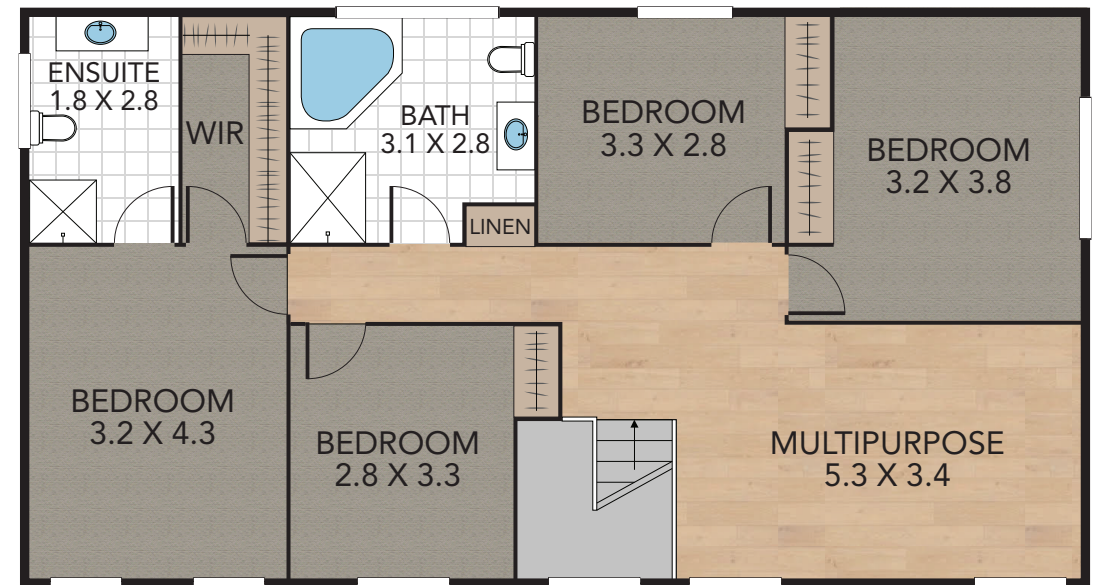

# 9A Kopa Street, Whitebridge

NORTH

4 x 2 x 2 x

GROUND FLOOR

FIRST FLOOR